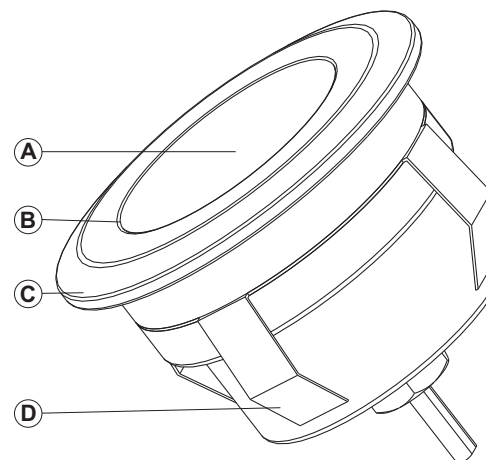

Larch

4058601

| | | |
|--------------|--------------------|---------------------------|
| 1 Watt | On/Off 10.000 | Failure < 5% after 1000h |
| 35 Lumen | Non dimmable | Failure < 10% after 6000h |
| 3000 Kelvin | Instant full light | Flux > 80% after 6000h |
| 20.000 Hours | Power factor > 0,5 | CRI > 65 |

SMD LED unit 3x
12V 1W GU5.3
warm white
Art. nr.1167101

- A - Glass-GS026
- B - Rubber-RB075
- C - Ring-AC313
- D - Spring-AC323